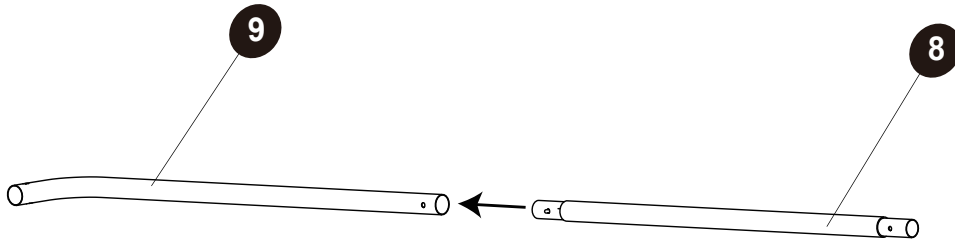

13

Tool 1X

Soccer Goal

EXIT Tempo 2400

1

2

3

4

Soccer Goal

EXIT Tempo 2400

5

2X

6

7

8

Soccer Goal