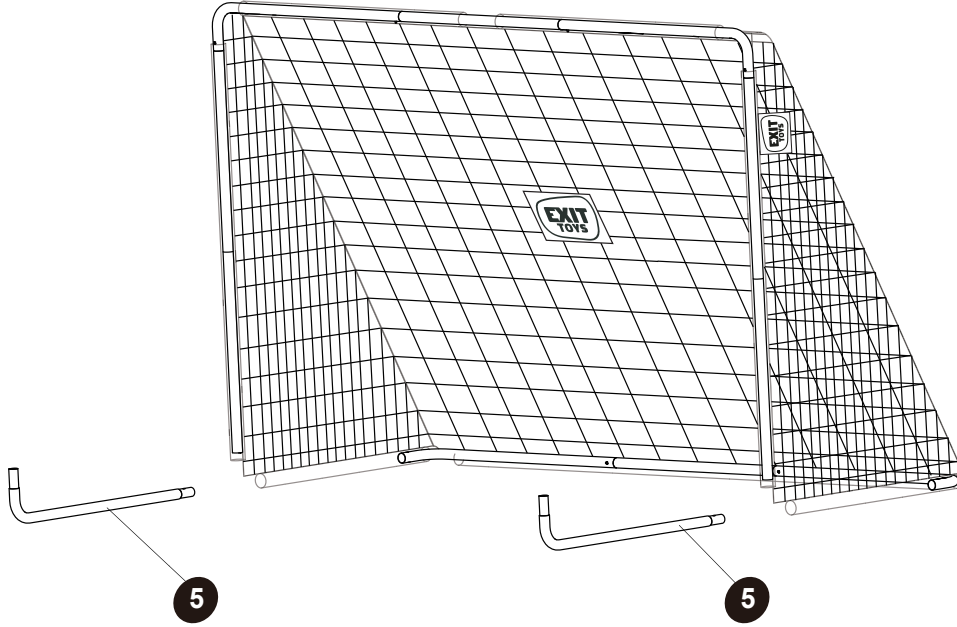

Soccer Goal

EXIT Tempo 2400

5

2X

6

7

8

Soccer Goal