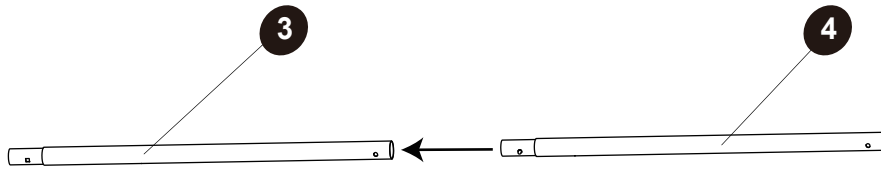

13

Tool 1X

Soccer Goal

EXIT Tempo 2400

1

2

3

4

Soccer Goal

EXIT Tempo 2400

5

2X

6

7

8

Soccer Goal