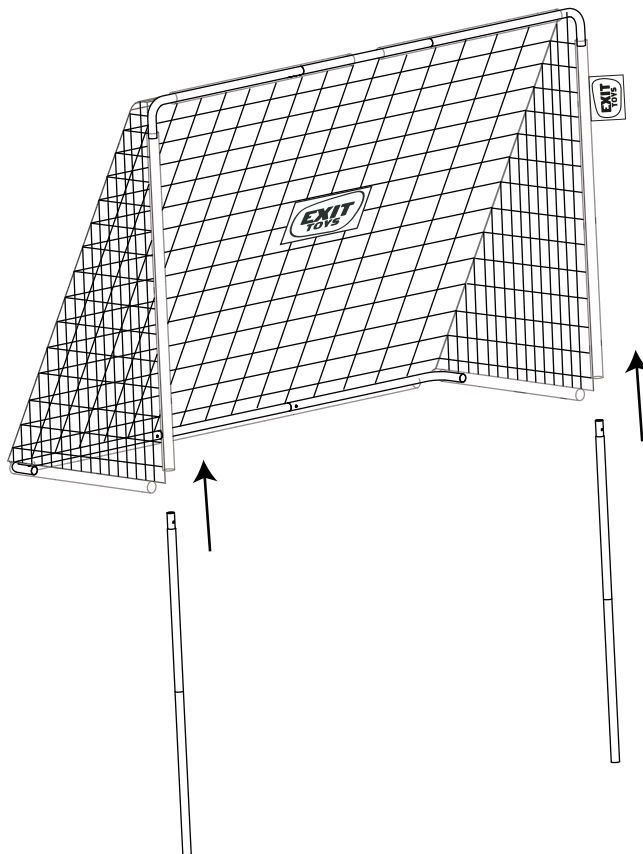

Soccer Goal

EXIT Tempo 2400

5

2X

6

7

8

Soccer Goal