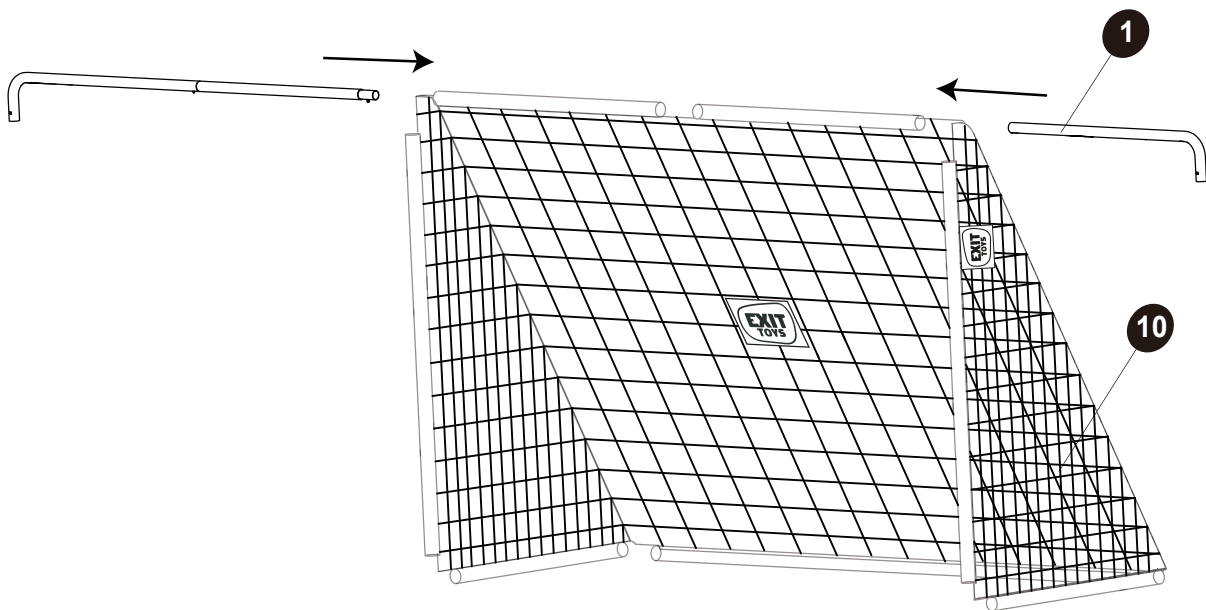

Soccer Goal

EXIT Tempo 2400

1

2