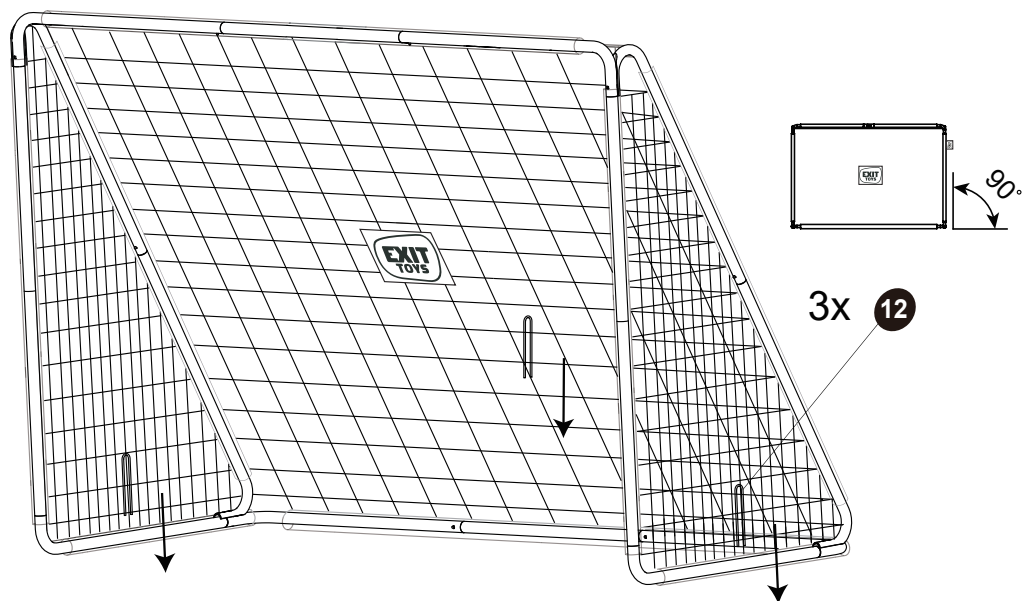

Soccer Goal

EXIT Tempo 2400

9

10