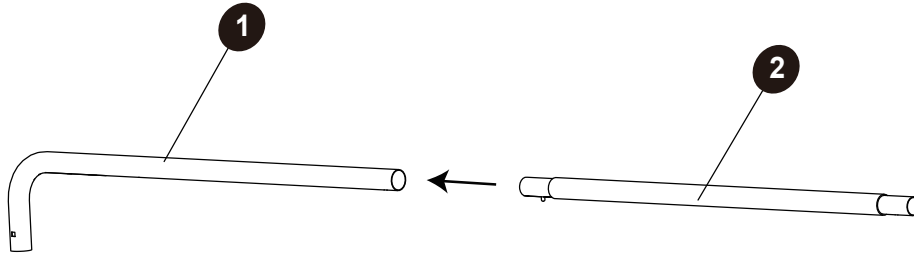

13

Tool 1X

Soccer Goal

EXIT Tempo 2400

1

2

3

4

Soccer Goal

EXIT Tempo 2400

5

2X

6

7

8

Soccer Goal