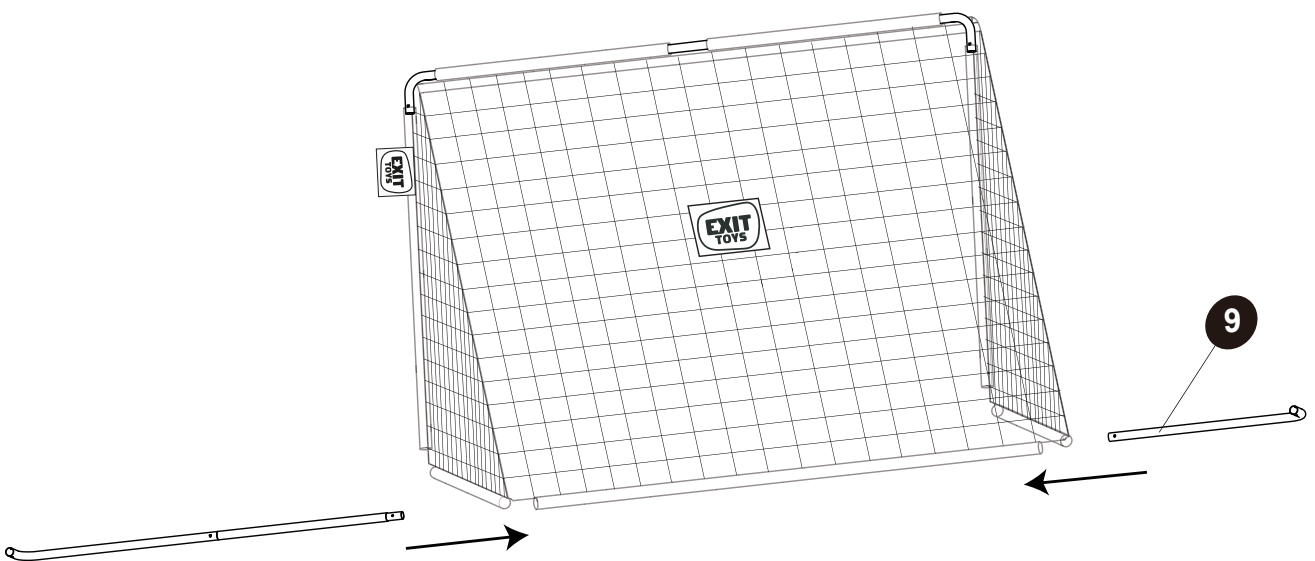

Soccer Goal

EXIT Tempo 2400

5

2X

6

7

8

Soccer Goal