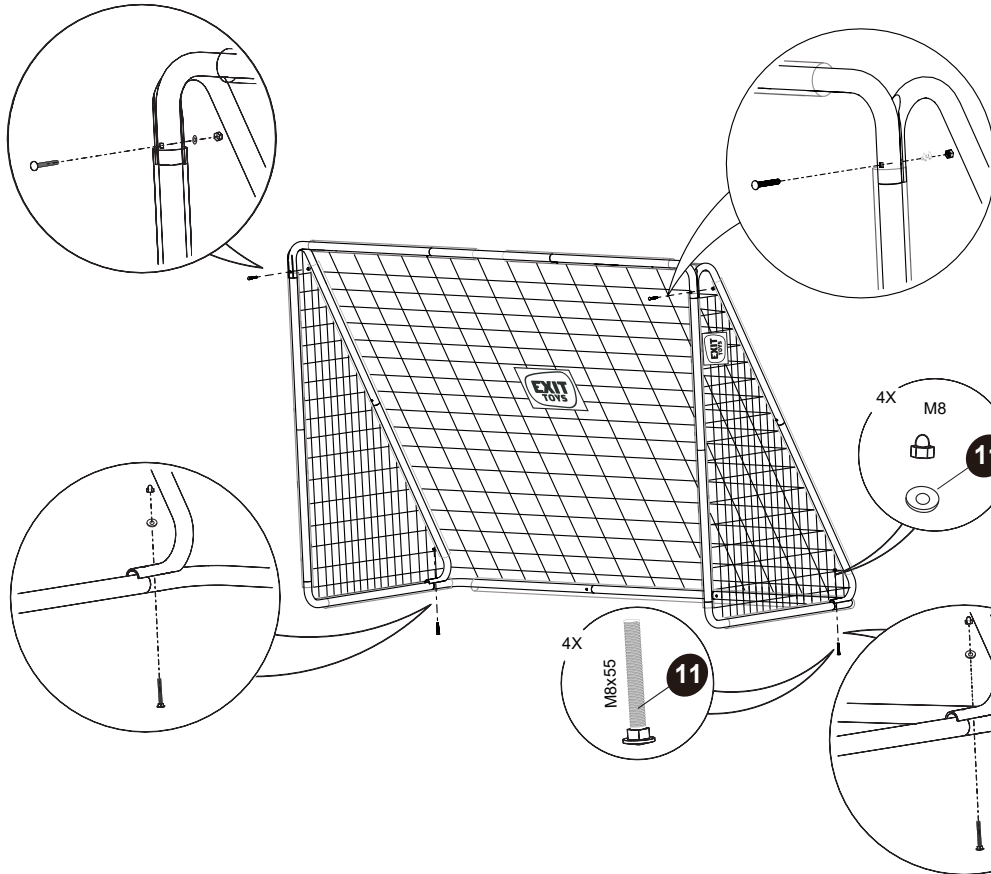

Soccer Goal

EXIT Tempo 2400

9

10