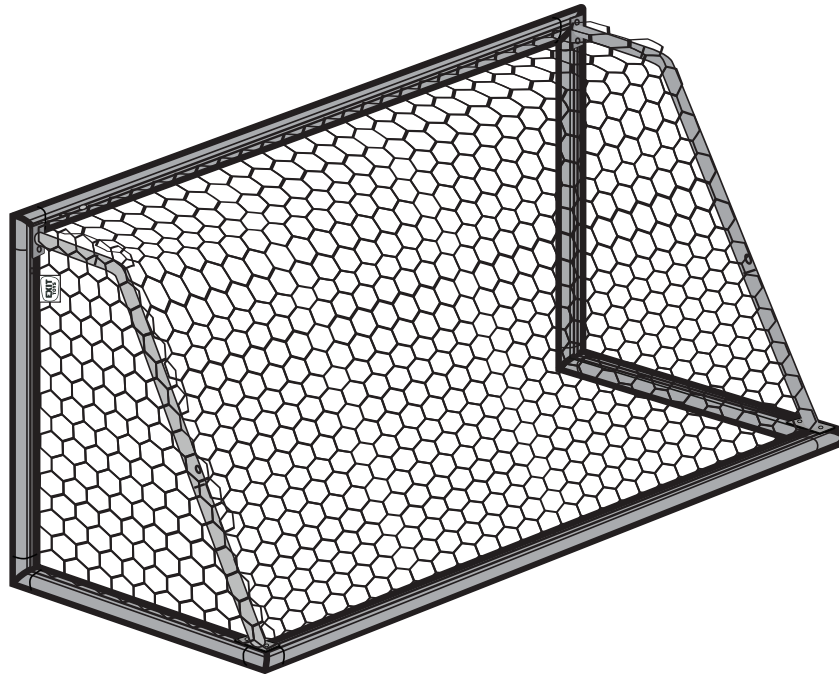

# Soccer Goal

EXIT Scala 120x80

CE UK  
CA

 **WARNING**  
CHOKING HAZARD  
small parts  
Adult assembly required  
retain for future reference

## EXIT Scala 120x80

# Soccer Goal

EXIT Scala 120x80

1				N1				H1					
	Diam-45mm Length-1190mm				18pcs								
	Black	72.12.08.11	2x		Black	72.12.08.10	1x		Black	72.12.08.18	1x		
	White	72.12.08.21	2x		White	72.12.08.20	1x		White	72.12.08.28	1x		
2				S1									
	Diam-45mm Length-495mm				5mmx980mm								
	Black	72.12.08.13	2x		Black	72.12.08.40	2x		Black	72.12.08.42	2x		
	White	72.12.08.23	2x		White	72.12.08.40	2x		White	72.12.08.42	2x		
3				S2				S3					
	Diam-45mm Length-745mm				5mmx525mm				5mmx280mm				
	Black	72.12.08.12	2x		Black	72.12.12.41	2x		Black	72.12.08.42	2x		
	White	72.12.08.22	2x		White	72.12.12.41	2x		White	72.12.08.42	2x		
4				5									
	Diam-32mm				Diam-32mm								
	Black	72.12.08.14	2x *		Black	72.12.08.15	2x						
	White	72.12.08.24	2x *		White	72.12.08.25	2x						
C1				C2									
	Diam-32mm				Diam-32mm								
	Black	72.12.08.16	4x		Black	72.12.08.17	2x		Black	72.12.08.43	1x		
	White	72.12.08.26	4x		White	72.12.08.27	2x		White	72.12.08.43	1x		
				S4				S5					
					M6x20MM Screw 24pcs				M6x30MM Screw 4pcs				
					S6				T1				
						Plastic Washer 28pcs				4 mm Hexagon Wrench 1pc			
					T2								
						5 mm Hexagon Wrench 1pc							