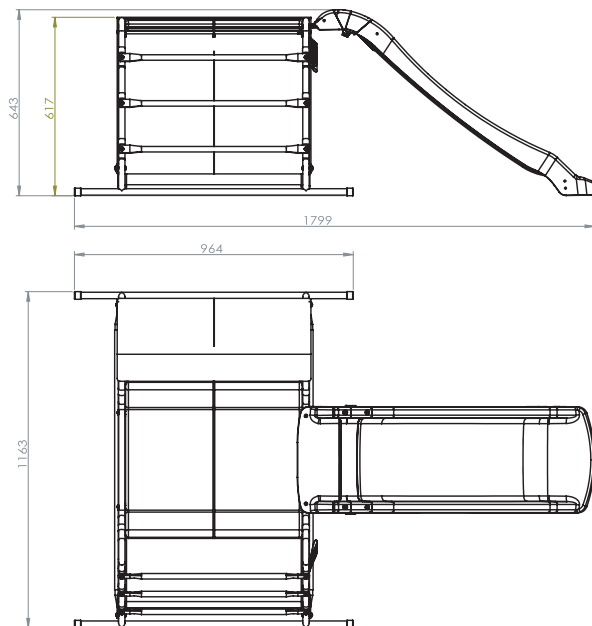

EXIT My First Multiplay