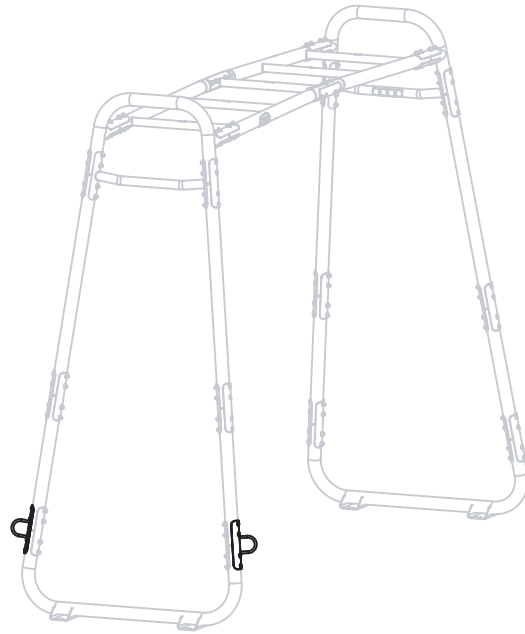

GetSet

EXIT GetSet Battle Rope Rings

 **WARNING**
CHOKING HAZARD
small parts
Adult assembly required
retain for future reference

02

04

1

54.90.16.00	1X
-------------	----

1

2

1

54.90.16.00	1X
-------------	----

1

2

GetSet

EXIT GetSet Battle Rope Rings

www.exittoys.com