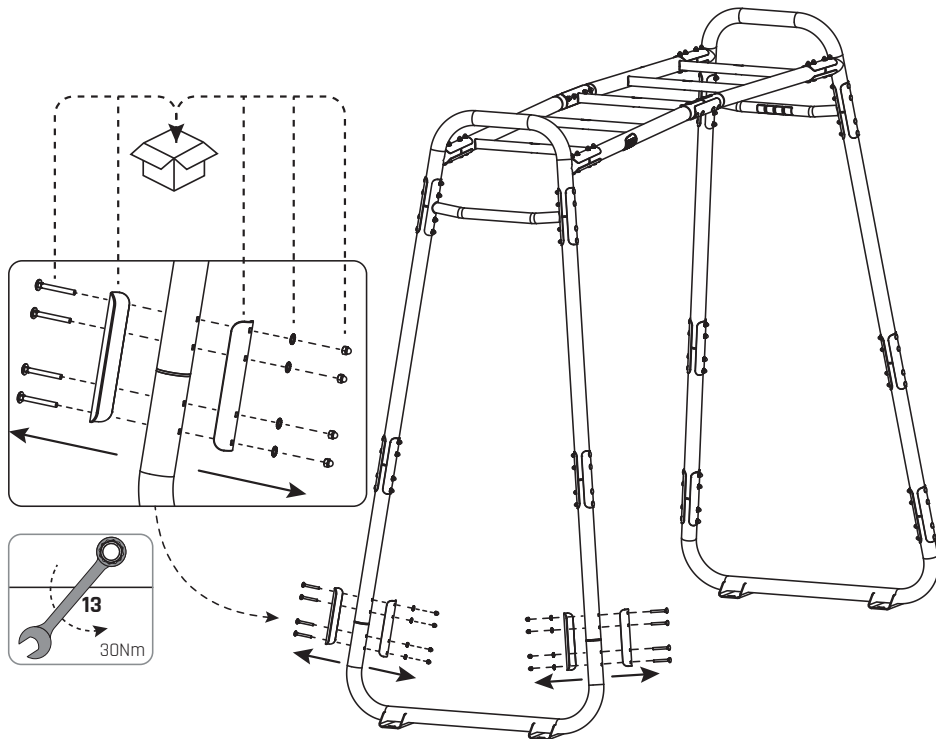

GetSet

EXIT GetSet Battle Rope Rings

 **WARNING**
CHOKING HAZARD
small parts
Adult assembly required
retain for future reference

02

04

1

54.90.16.00	1X
-------------	----

1