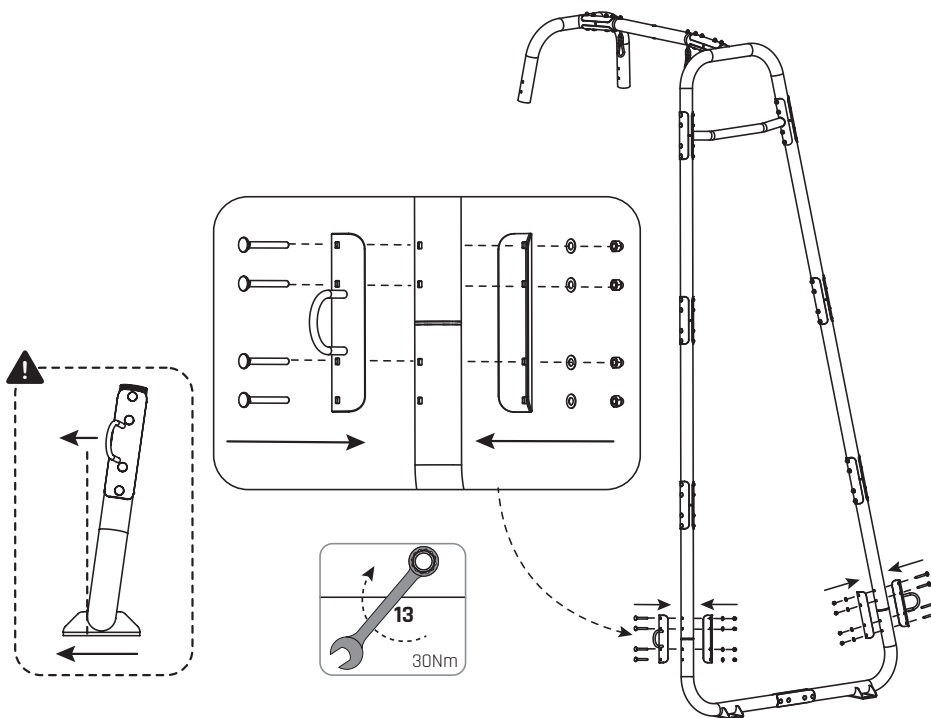

GetSet

EXIT GetSet Battle Rope Rings

 **WARNING**
CHOKING HAZARD
small parts
Adult assembly required
retain for future reference

02

04

1

54.90.16.00	1X
-------------	----

1

2

1

54.90.16.00	1X
-------------	----

1

2

GetSet

EXIT GetSet Battle Rope Rings

www.exittoys.com