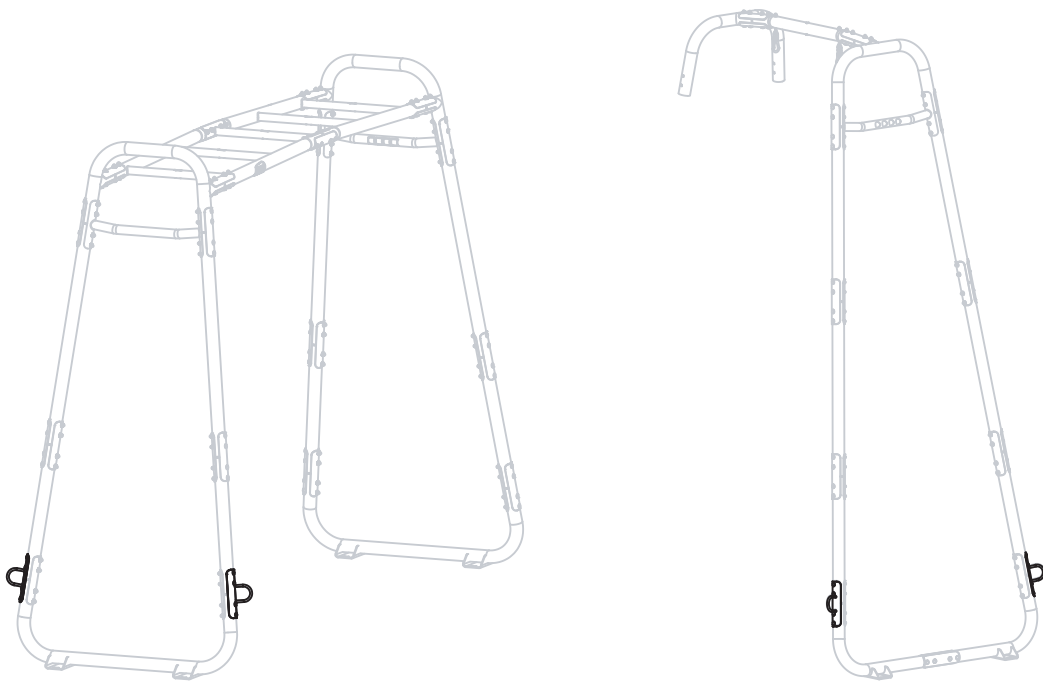

GetSet

EXIT GetSet Battle Rope Rings

 **WARNING**
CHOKING HAZARD
small parts
Adult assembly required
retain for future reference

02

04

1

54.90.16.00	1X
-------------	----

1

2

1

54.90.16.00	1X
-------------	----

1

2

GetSet

EXIT GetSet Battle Rope Rings

www.exittoys.com