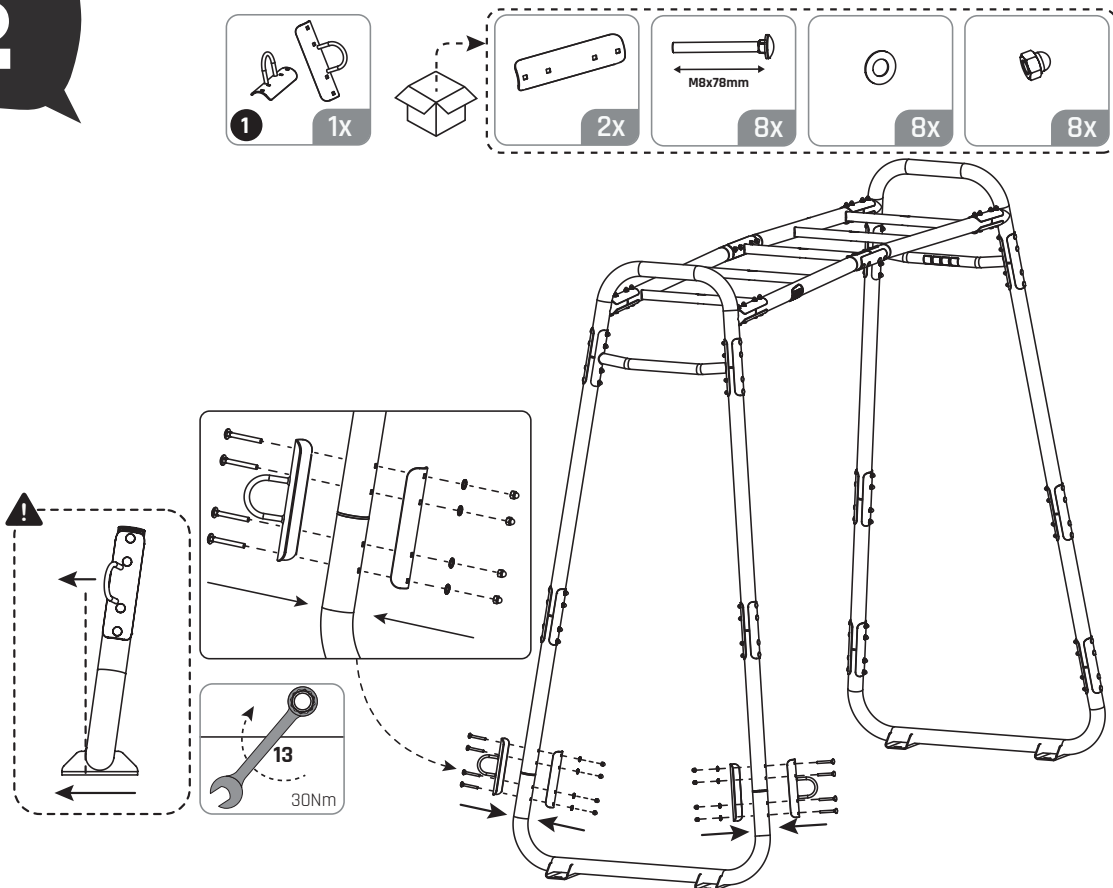

GetSet

EXIT GetSet Battle Rope Rings

 **WARNING**
CHOKING HAZARD
small parts
Adult assembly required
retain for future reference

02

04

1

54.90.16.00	1X
-------------	----

1

2

1

54.90.16.00	1X
-------------	----

1

2

GetSet

EXIT GetSet Battle Rope Rings

www.exittoys.com