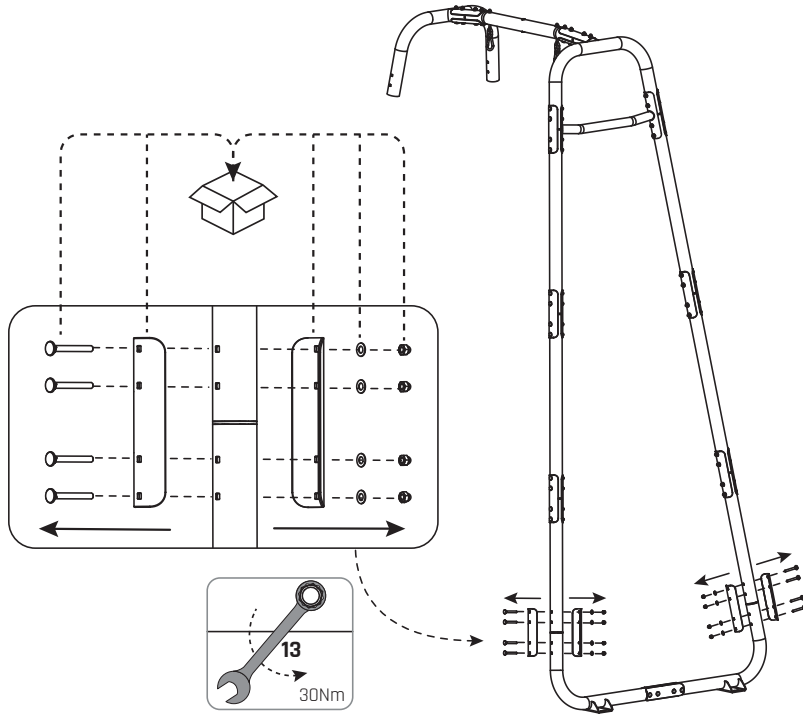

GetSet

EXIT GetSet Battle Rope Rings

 **WARNING**
CHOKING HAZARD
small parts
Adult assembly required
retain for future reference

02

04

1

54.90.16.00	1X
-------------	----

1

2

1

54.90.16.00	1X
-------------	----

1

2

GetSet

EXIT GetSet Battle Rope Rings

www.exittoys.com