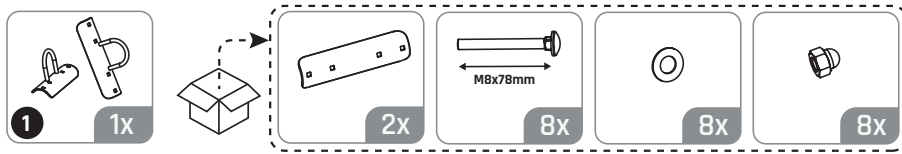

GetSet

EXIT GetSet Battle Rope Rings

 **WARNING**
CHOKING HAZARD
small parts
Adult assembly required
retain for future reference

02

04

1

54.90.16.00	1X
-------------	----

1

2

1

54.90.16.00	1X
-------------	----

1

2

GetSet

EXIT GetSet Battle Rope Rings

www.exittoys.com