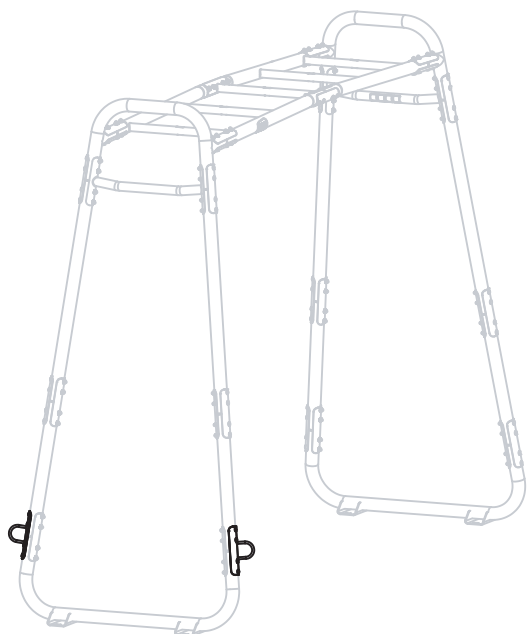

GetSet

EXIT GetSet Battle Rope Rings

 **WARNING**
CHOKING HAZARD
small parts
Adult assembly required
retain for future reference

02

04

1

54.90.16.00	1X
-------------	----

1

2

1

54.90.16.00	1X
-------------	----

1

2

GetSet

EXIT GetSet Battle Rope Rings

www.exittoys.com